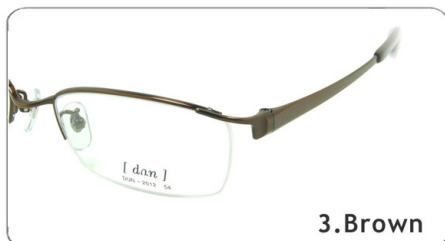

[dan][®]

GUMMETAL™

DUN-2012

54□17-140 (130.1)

3. Brown

5. Gray/Black

6. Navy/Light Blue

13. Black/Orange

14. Black/Yellow

18. Antique Wine